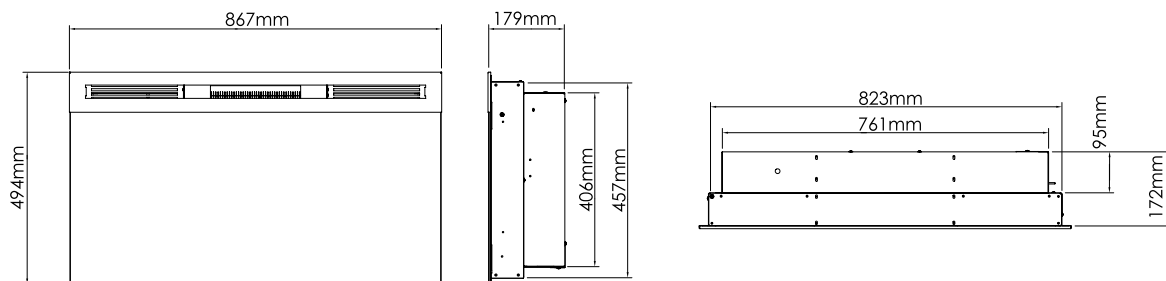

Accessories

Frame for Prism 34"
Black
211361
50111392211361

Frame for Prism 34"
White
211354
5011139211354

		Prism 34"
General specifications	Fire system	Optiflame®
	Article number	208378
	EAN code	5011139208378
	Model	Linear wall fireplace; can be recessed into the wall
	View of the fire	1 sided
	Colour	Black
	Decoration / fuel bed	Fuel bed with acrylic stones
Product size	Measurements view of the fire (WxH)	79 x 27 cm
	Outside dimensions WxHxD	86,7 x 49,4 x 17,9 cm
Features	Heat output	Yes
	Thermostat	Yes
	Remote control	Yes
	Manual controlling directly at the fireplace possible yes / no	Flame control only
	Light module	LED
	Sound module	No
	Colour effects settings	Yes, fuel bed
Power consumption	Heat setting 1 in W	1100W
	Heat setting 2 in W	-
	Flame only operation in W	15W
	Max. consumption	1100W
Voltage	Voltage/Electrical frequency	230V/50Hz
Specifications	Product weight in kg	22,1
	Length of the cord	1,5 m
	Warranty	2 year